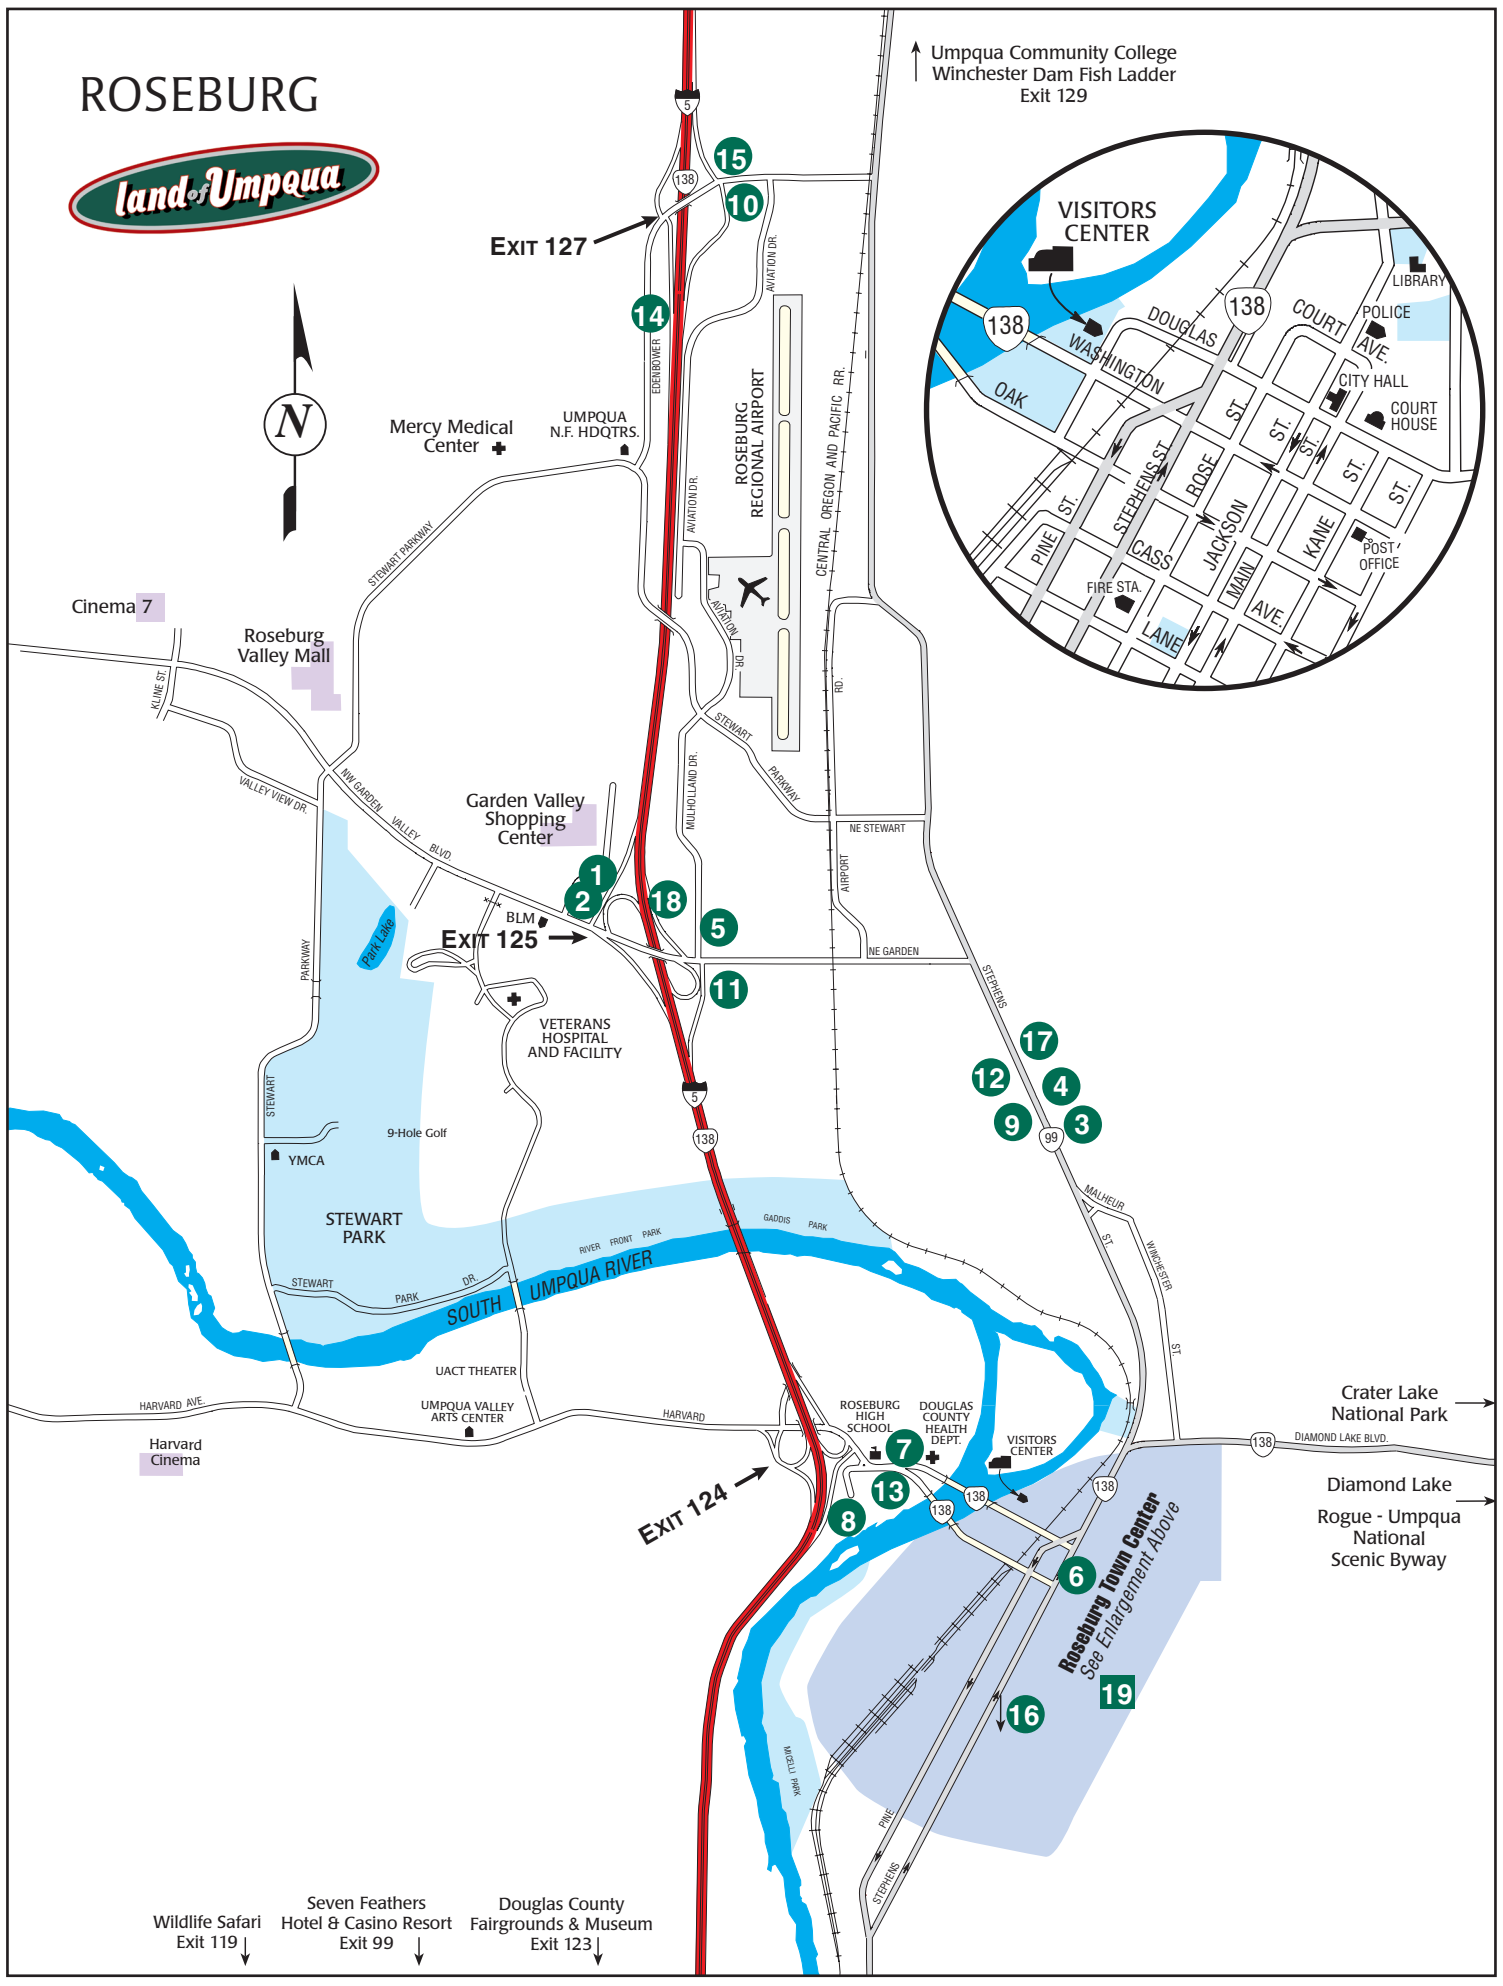

ROSEBURG

↑ Umpqua Community College
Winchester Dam Fish Ladder
Exit 129

Wildlife Safari Exit 119 ↓
Seven Feathers Hotel & Casino Resort Exit 99 ↓
Douglas County Fairgrounds & Museum Exit 123 ↓

Crater Lake National Park →
Diamond Lake
Rogue - Umpqua National Scenic Byway →

Roseburg Town Center
See Engagement Above

LODGING

1 AMERICA'S BEST VALUE INN	673-6000	760 NW Garden Valley
2 BEST WESTERN GARDEN VILLA	672-1601	760 NW Garden Valley
3 BUDGET 16	673-5556	1067 NE Stephens
4 CASA LOMA	673-5569	1107 NE Stephens
5 COMFORT INN	957-1100	1539 NW Mullholland Dr
6 DOUGLAS COUNTY INN	673-6625	511 SE Stephens
7 DUNES MOTEL	672-6684	610 W Madrone
19 HOKANSON'S GUEST HOUSE B&B	672-2632	848 SE Jackson
8 HOLIDAY INN EXPRESS	673-7517	375 W Harvard
9 HOWARD JOHNSON EXPRESS INN	673-5082	978 NE Stephens
10 MOTEL 6	464-8000	3100 NW Aviation Dr
11 QUALITY INN	673-5561	427 NW Garden Valley
12 ROSE CITY MOTEL	673-8209	1142 NE Stephens
13 ROSEBURG TRAVELODGE	672-4836	315 W Harvard
14 SLEEP INN & SUITES	464-8338	2855 NW Edenbower
15 SUPER 8 MOTEL	672-8880	3200 Aviation Dr
16 TRAVEL INN	672-3354	1627 SE Stephens
17 VISTA MOTEL	673-2736	1183 NE Stephens
18 WINDMILL INN	673-0901	1450 NW Mulholland

ATTRACTIONS

Garden Valley Cinema 8	672-7272	
Covered Bridges		<i>refer to brochure</i>
Douglas County Fairgrounds	957-7010	
Douglas County Museum	957-7007	
Harvard Cinema	673-6604	
Lane House	459-1393	
Roseburg Town Center	673-3352	
Roseburg Visitors Center	672-9731	
Stewart Park	673-8387	
Umpqua Valley Arts Center	672-2532	
UACT	673-2125	
Umpqua Community College	440-4600	
Waterfalls		<i>refer to brochure</i>
Wildlife Safari	679-6761	
Winchester Dam Fish Ladder		
Wineries		<i>refer to brochure</i>