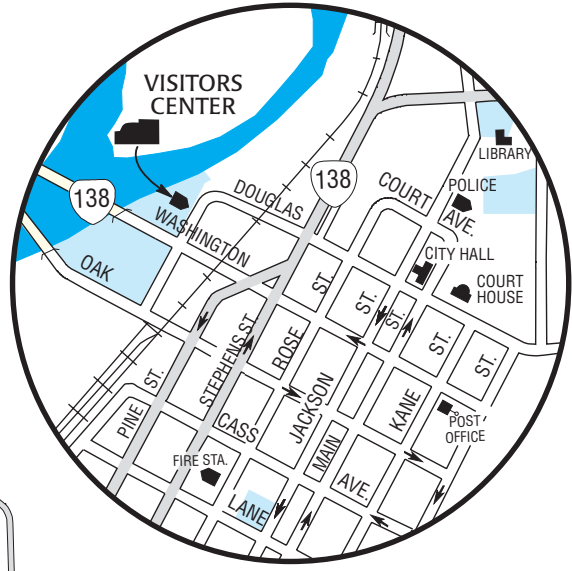

ROSEBURG

↑ Umpqua Community College
Winchester Dam Fish Ladder
Exit 129

Wildlife Safari Exit 119 ↓
Seven Feathers Hotel & Casino Resort Exit 99 ↓
Douglas County Fairgrounds & Museum Exit 123 ↓

Crater Lake National Park →
Diamond Lake
Rogue - Umpqua National Scenic Byway →

Roseburg Town Center
See Engagement Above

LODGING

1 AMERICA'S BEST VALUE INN	673-6000	760 NW Garden Valley
2 BEST WESTERN GARDEN VILLA	672-1601	760 NW Garden Valley
3 BUDGET 16	673-5556	1067 NE Stephens
4 CASA LOMA	673-5569	1107 NE Stephens
5 COMFORT INN	957-1100	1539 NW Mullholland Dr
6 DOUGLAS COUNTY INN	673-6625	511 SE Stephens
7 DUNES MOTEL	672-6684	610 W Madrone
19 HOKANSON'S GUEST HOUSE B&B	672-2632	848 SE Jackson
8 HOLIDAY INN EXPRESS	673-7517	375 W Harvard
9 HOWARD JOHNSON EXPRESS INN	673-5082	978 NE Stephens
10 MOTEL 6	464-8000	3100 NW Aviation Dr
11 QUALITY INN	673-5561	427 NW Garden Valley
12 ROSE CITY MOTEL	673-8209	1142 NE Stephens
13 ROSEBURG TRAVELODGE	672-4836	315 W Harvard
14 SLEEP INN & SUITES	464-8338	2855 NW Edenbower
15 SUPER 8 MOTEL	672-8880	3200 Aviation Dr
16 TRAVEL INN	672-3354	1627 SE Stephens
17 VISTA MOTEL	673-2736	1183 NE Stephens
18 WINDMILL INN	673-0901	1450 NW Mulholland

ATTRACTIONS

Garden Valley Cinema 8	672-7272	
Covered Bridges		<i>refer to brochure</i>
Douglas County Fairgrounds	957-7010	
Douglas County Museum	957-7007	
Harvard Cinema	673-6604	
Lane House	459-1393	
Roseburg Town Center	673-3352	
Roseburg Visitors Center	672-9731	
Stewart Park	673-8387	
Umpqua Valley Arts Center	672-2532	
UACT	673-2125	
Umpqua Community College	440-4600	
Waterfalls		<i>refer to brochure</i>
Wildlife Safari	679-6761	
Winchester Dam Fish Ladder		
Wineries		<i>refer to brochure</i>