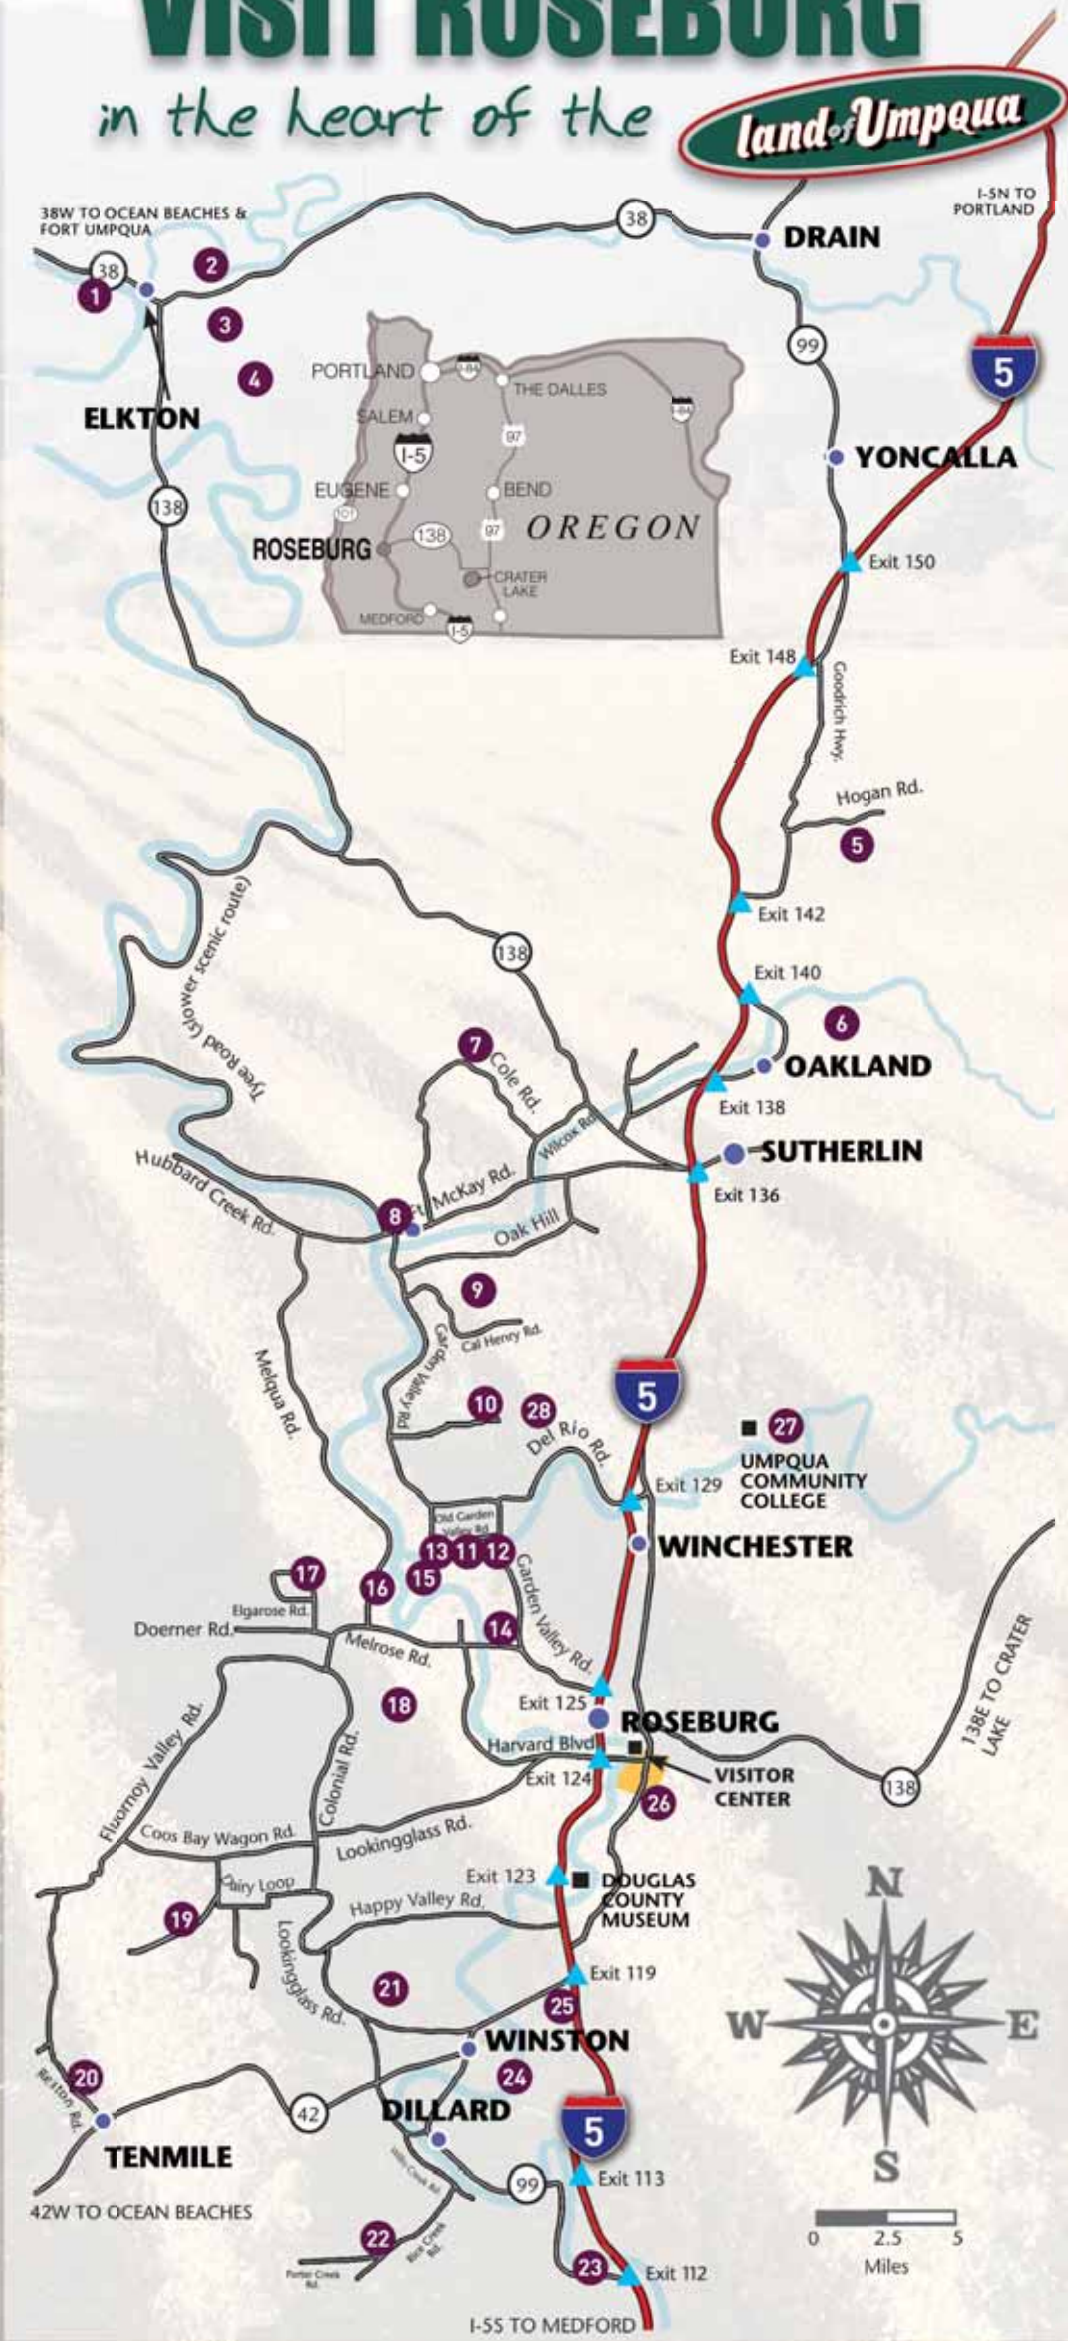

VISIT ROSEBURG

in the heart of the

land of Umpqua

- 1 River's Edge Winery**
1395 River Dr, Elkton
(541) 584-2357
riversedgewinery.com
- 2 Brandborg Winery**
345 First St, Elkton
(541) 584-2870
brandborgwine.com
- 3 Bradley Vineyard**
1000 Azalea Dr, Elkton
(541) 584-2888
bradleyvineyards.com
- 4 Anindor Vineyard**
1171 Vintage Dr, Elkton
(541) 584-2637
anindor.com
- 5 MarshAnne Landing**
175 Hogan Rd, Oakland
(541) 459-7998
marshannelanding.com
- 6 Triple Oak Vineyard**
137 Locust St, Oakland
(541) 459-4287
tripleoakvineyard.com
- 7 Misty Oaks Vineyard**
1310 Misty Oaks Ln, Oakland
(541) 459-3558
mistyoaksvineyard.com
- 8 Henry Estate Winery**
687 Hubbard Creek Rd, Umpqua
(800) 782-2686
henryestate.com
- 9 Reustle Prayer Rock Vineyards**
960 Cal Henry Rd, Roseburg
(541) 459-6060
reustlevineyards.com
- 10 Becker Vineyard**
360 Klahowya Ln, Roseburg
(541) 677-0288
beckerwine.com
- 11 Cooper Ridge Vineyards**
1389 Old Garden Valley Rd, Roseburg
(541) 671-2373
cooperridgevineyard.com
- 12 Evensong Winery**
981 Old Garden Valley Rd, Roseburg
(541) 530-3551
evensongwinery.com
- 13 Glaser Estate Winery**
213 Independence Ln, Roseburg
(541) 671-5250
glaserwine.com
- 14 Season Cellars**
305 Melrose Rd, Roseburg
(541) 784-7831
seasoncellars.com
- 15 Tesoaria Winery**
512 N Curry Rd, Roseburg
(541) 671-7956
tesoaria.com
- 16 Melrose Vineyards**
885 Melqua Rd, Roseburg
(541) 672-6080
melrosevineyards.com
- 17 Hillcrest Winery**
240 Vineyard Ln, Roseburg
(541) 673-3709
hillcrestvineyard.com
- 18 Delfino Vineyards**
3829 Colonial Rd, Roseburg
(541) 673-7575
delfinovineyards.com
- 19 Chateau Nonchalant Vineyards**
1329 Larson Rd, Roseburg
(541) 679-2394
chateاونonchalantvineyards.com
- 20 Girardet Vineyards**
895 Reston Rd, Roseburg
(541) 679-7252
girardetwine.com